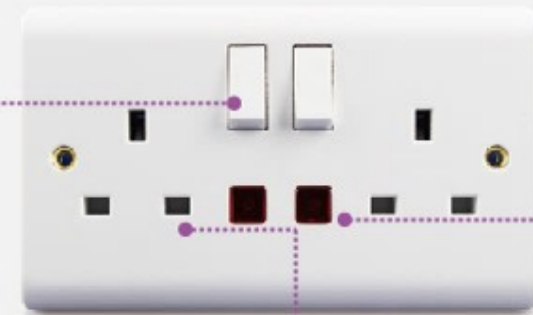

VICTORY RANGE

REXANS®

ALFA ELECTRIC MATERIAL L.L.C
TEL: +971-4-3470155
MOB: +971-50-8502373
EMAIL: ALFAELEG@EIM.AE

UREA MATERIAL, HEAT RESISTANCE
SMOOTH SOUND AND GENTLE TOUCHING FEELING
THE INSTALLER'S DREAM, THE USER'S DELIGHT!
PACKED WITH FEATURES THAT HAVE BEEN SPECIALLY DESIGNED TO MAKE
THE INSTALLER'S LIFE EASIER.