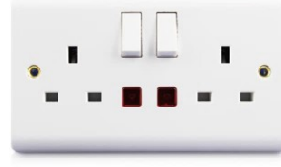

V408

- Conform to BS 1363: Part 2
- Material: Bakelite
- Dimension: 86.5×86.5 mm (1 gang)
  86.5×146.5 mm (2 gang)
- Life: 10 Year Guarantee

Victory Range

>> 3,5,13 AMP FUSED CONNECTION UNITS

Picture	No.	Description	Carton	Volume(cbm)
	V413	13A fused connection unit+neon	100pcs	0.0286
	V414	5A fused connection unit+neon	100pcs	0.0286
	V415	3A fused connection unit+neon	100pcs	0.0286
	V416	13A fused connection unit	100pcs	0.0286
	V417	5A fused connection unit	100pcs	0.0286
	V418	3A fused connection unit	100pcs	0.0286
	V419	13A switched FCU'S+neon	100pcs	0.0286
	V420	5A switched FCU'S+neon	100pcs	0.0286
	V421	3A switched FCU'S+neon	100pcs	0.0286
	V422	13A switched FCU'S	100pcs	0.0286
	V423	5A switched FCU'S	100pcs	0.0286
	V424	3A switched FCU'S	100pcs	0.0286