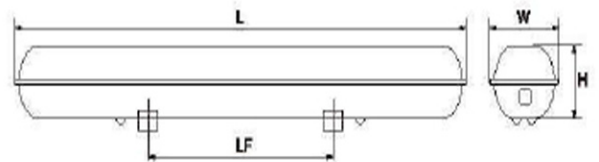

LIGHT FIXTURE LED SERIES

IP-65

Dimension

Product Specifications

- Low power consumption, High efficiency
- Long lifetime
- with high quality SMD /LED tube
- PS/PC Cover, ABS/PC base

Characteristics

- fit for indoor and outdoor use
- used in Garage
- used in Warehouse
- PF>0.9

TYPE	SPECIFICATIONS	DIMENSION(mm)	MOUNTING DISTANCE(mm)	CTN MEAS (cm)	PCS/CTN	CLIPS
E Series	2x36W	1266*150*101	858	128.5*23.5*34	6	10
	1x36W	1266*98*101	858	128.5*32*24	8	10
	2x18W	658*150*101	450	68.5*23.5*34	6	4
	1x18W	658*98*101	450	68.5*39*23.5	10	4